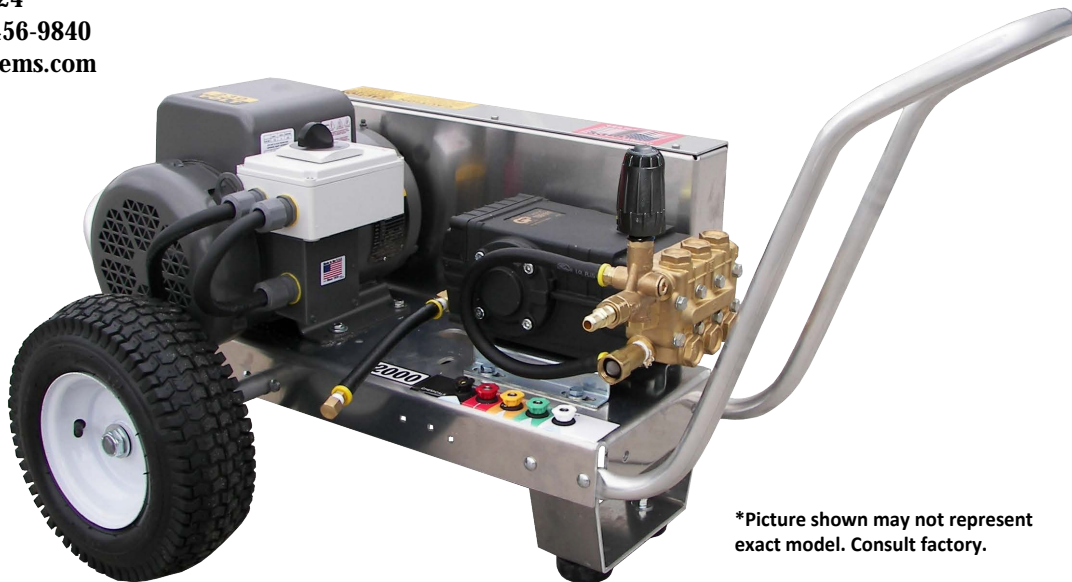

## ELECTRIC V-BELT DRIVE

\*Picture shown may not represent exact model. Consult factory.

EB4030E1A402

# 4GPM@3000PSI

230V/1PH/33A  
7.5HP

RKA4G35 Pump

**MARATHON**® L3709T Motor  
**ELECTRIC**

### Standard Accessories

- ◆ Gun/wand assembly with insulated grip and quick connects
- ◆ 50' high pressure hose w/quick connects
- ◆ Maxi-Flo 20% chemical injector assembly w/quick connects
- ◆ 4 color-coded QC spray nozzles
- ◆ 1 color-coded QC chemical nozzle

### Standard Features

- ◆ Revolutionary aircraft grade aluminum frame with dual handles (no welds to fail)
- ◆ Lifetime frame warranty
- ◆ Choice of reliable AR, CAT and General pumps
- ◆ 3VX belt system offers balanced power transfer
- ◆ 50 mesh inlet water filter
- ◆ Adjustable pressure unloader
- ◆ Pneumatic tires
- ◆ Dual padded shock absorbing feet
- ◆ 3/4" cold-rolled steel threaded axle
- ◆ Low speed pump and thermo-sensor (prevents overheating in bypass mode)
- ◆ TEFC Commercial/Industrial motors
- ◆ Heavy duty motor controls in NEMA enclosure w/12' power cord (no GFCI or plug)